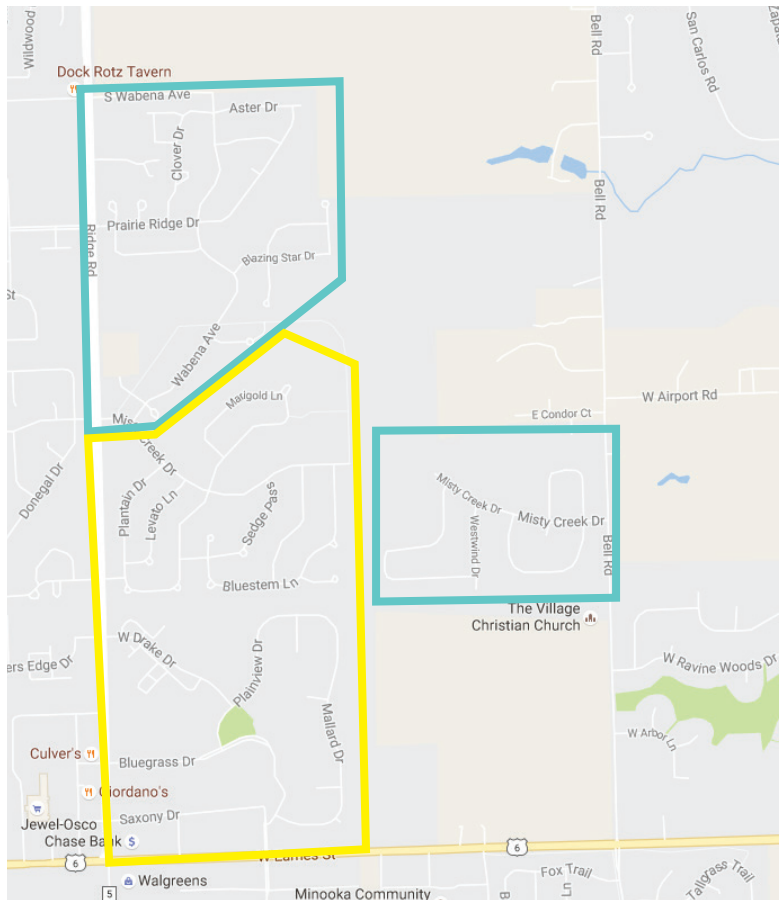

JULY						
S	M	T	W	T	F	S
				1	2	3
4	5	6	7	8	9	10
11	12	13	14	15	16	17
18	19	20	21	22	23	24
25	26	27	28	29	30	31

AUGUST						
S	M	T	W	T	F	S
1	2	3	4	5	6	7
8	9	10	11	12	13	14
15	16	17	18	19	20	21
22	23	24	25	26	27	28
29	30	31				

SEPTEMBER						
S	M	T	W	T	F	S
			1	2	3	4
5	6	7	8	9	10	11
12	13	14	15	16	17	18
19	20	21	22	23	24	25
26	27	28	29	30		

OCTOBER						
S	M	T	W	T	F	S
					1	2
3	4	5	6	7	8	9
10	11	12	13	14	15	16
17	18	19	20	21	22	23
24	25	26	27	28	29	30
31						

Please use this color-coded map to determine your recycling pick up day.

Holidays are marked with **Pink** squares. Pick ups that fall ON or AFTER the holiday will be delayed one day that week ONLY.

Because the Independence Day holiday falls on a Sunday, we will observe it on Monday, July 5th. All pick ups will be delayed one day that week.